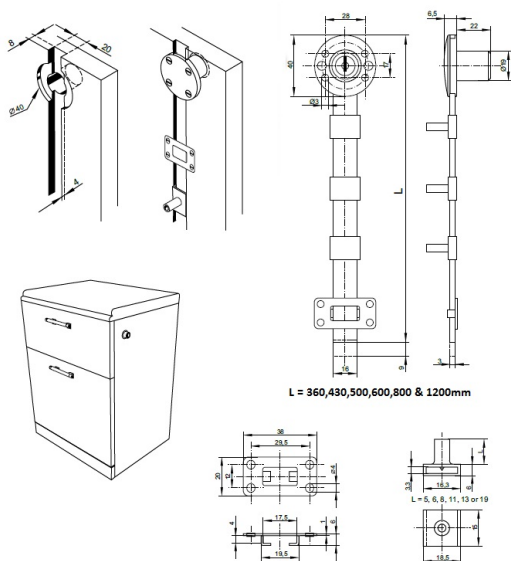

## Description:

Central Lock 851N/600mm,  $\varnothing 19 \times 22$ mm, BRZ, CK SISO, 13mm Pegs W/Screws

## Item number:

14.01.328-9

Units	Box	Carton	HS Code	Barcode
Pcs.	24	120	8301300000	
				5704866500678