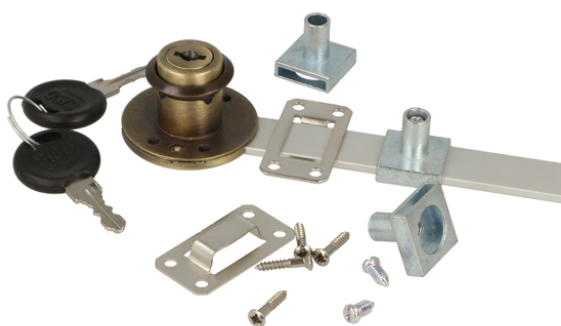

PRODUCT SHEET

Description:

Central Lock 851N/600mm, $\varnothing 19 \times 22$ mm, BRZ, CK SISO, 13mm Pegs W/Screws

Item number:

14.01.328-9

Units	Box	Carton	HS Code	Barcode
Pcs.	24	120	8301300000	
				5704866500678

SISO A/S

Mileparken 11
DK-2740 Skovlunde
Denmark
VAT: DK 24786013

Phone +45 45 830 900

www.siso.dk
siso@siso.dk

Danske Bank
Nytorv Branch
Copenhagen
SWIFT: DABADKKK

Account no.
4180 3112 112936
IBAN Account
DK7230003112112936